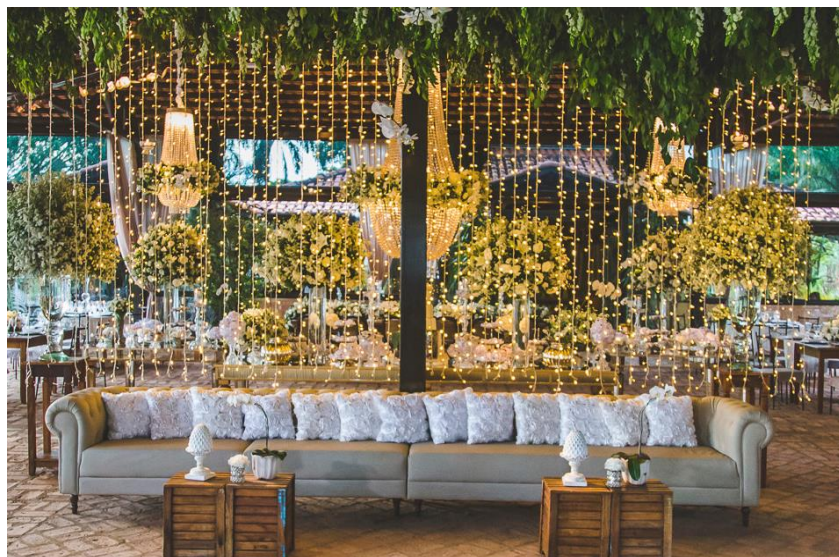

Sofá Chesterfield Creme 5mts.